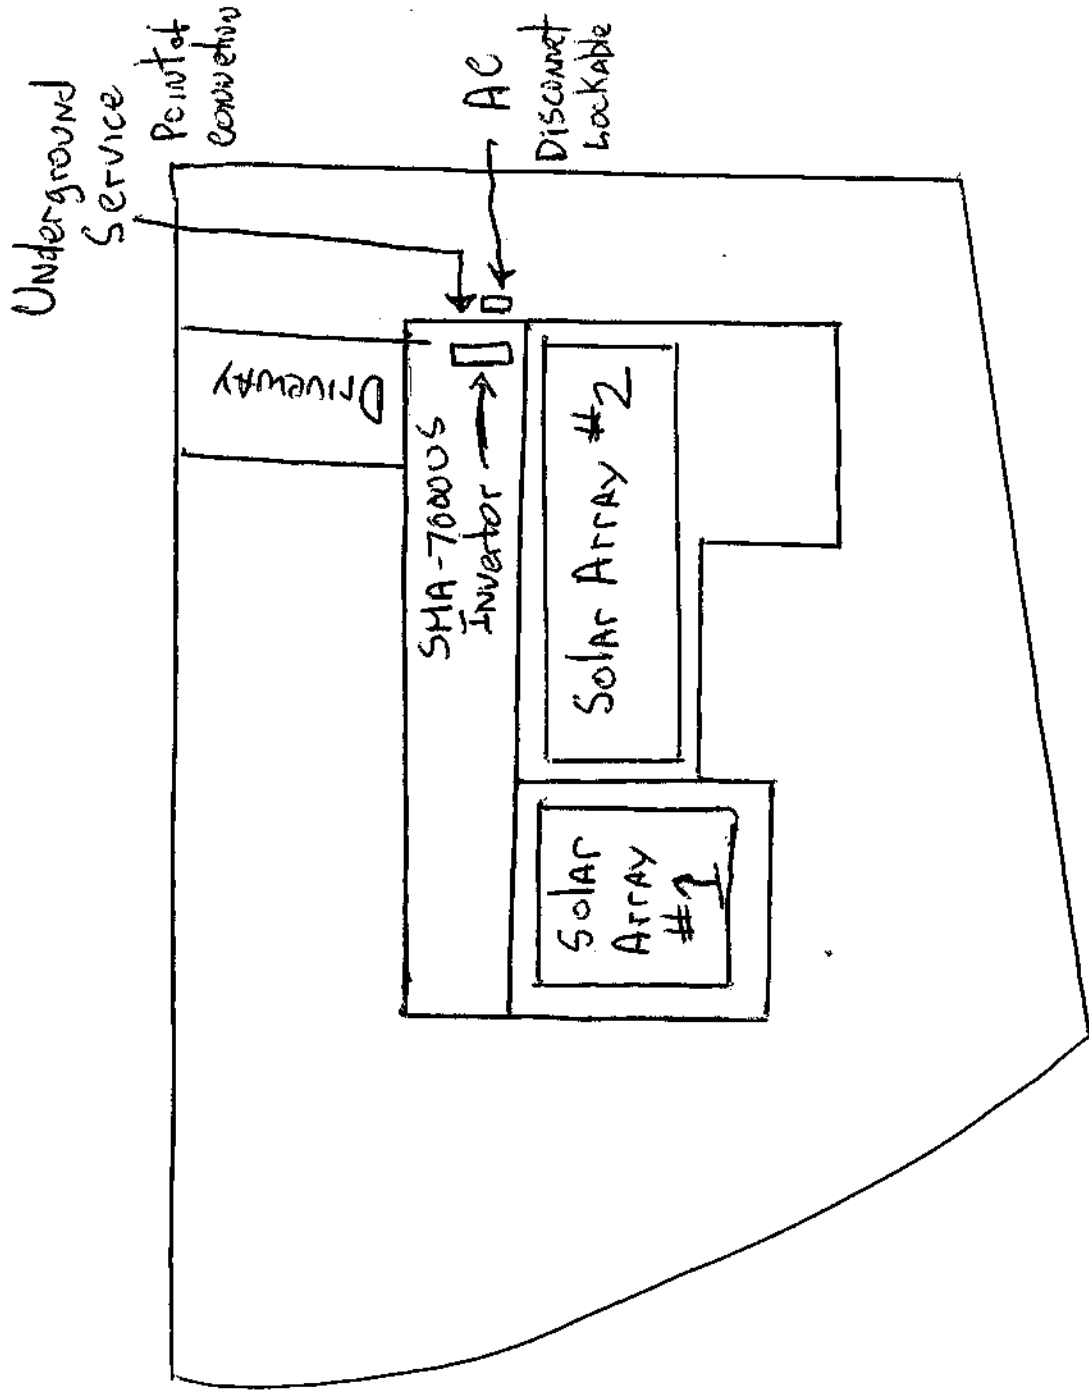

OWNER

David Locher

17 Churchill Road

Whiting, NJ 08759

JCPL 1000 78985 981

Site MAP

Installer

G-CREW